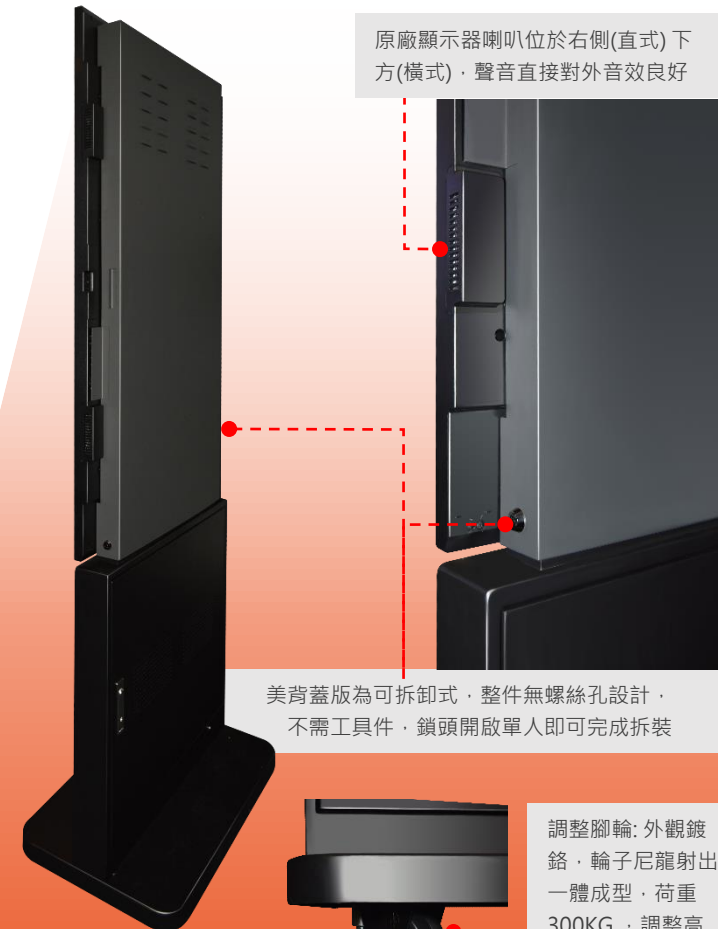

原廠顯示器喇叭位於右側(直式)下方(橫式)·聲音直接對外音效良好

美背蓋版為可拆卸式·整件無螺絲孔設計·不需工具件·鎖頭開啟單人即可完成拆裝

調整腳輪:外觀鍍鉻·輪子尼龍射出一體成型·荷重300KG·調整高度±10mm