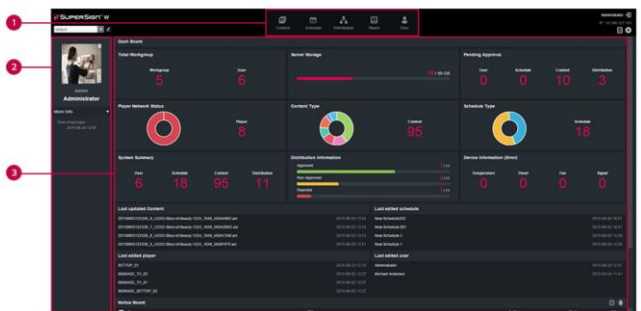

## SE3KE

Managing informative or promotional content becomes simpler with the SE3KE series. This cost-effective display satisfies a wide range of display purposes in your business while reducing operational costs with low power consumption. Easy-to-use menus designed for business purposes make for a more convenient and powerful display.

LG韓國原廠顯示器與上部結構體

原廠顯示器喇叭位於右側(直式)下方(橫式)·聲音直接對外音效良好

美背蓋版為可拆卸式·整件無螺絲孔設計·不需工具件·鎖頭開啟單人即可完成拆裝

調整腳輪:外觀鍍鉻·輪子尼龍射出一體成型·荷重300KG·調整高度±10mm

### LG SuperSign lite (提供中文操作介面·SE3KE橫式安裝適用·SM5KE直式橫式適用)

Main Menu

Content

1. Menu tab
2. Personal details and monitoring area
3. Dashboard area

1. Action Buttons
  2. Sorting
  3. Content list
  4. Details list
  5. Detail
- 更多SuperSign軟體資訊·請連結